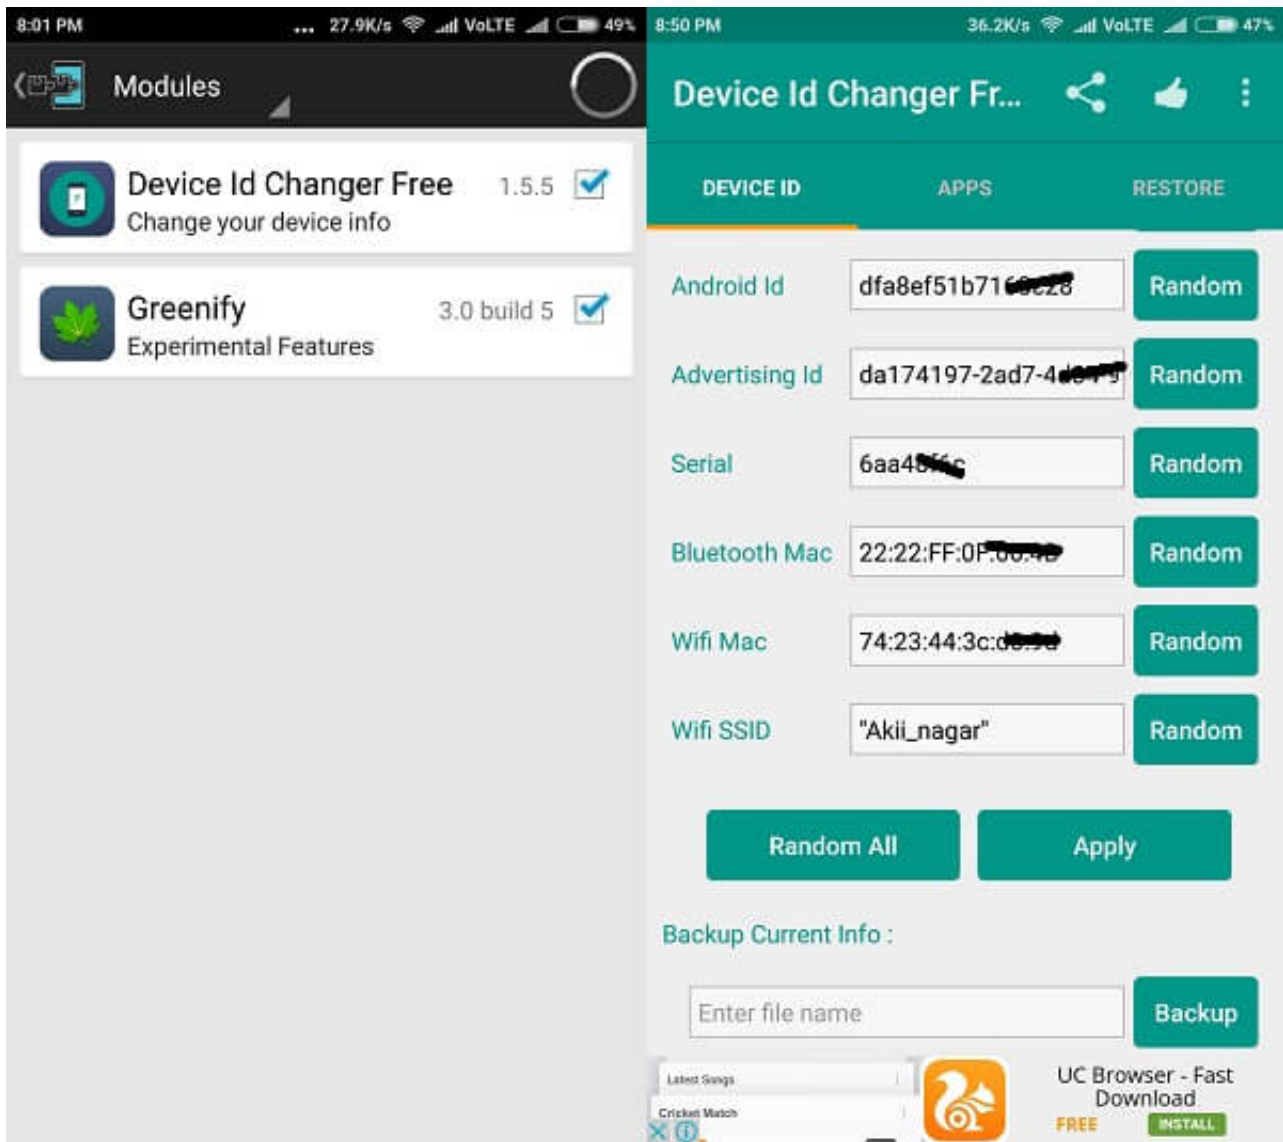

Download from  
**Dreamstime.com**

This watermarked comp image is for previewing purposes only.

ID 2468711

© Milan Surkala | Dreamstime.com

[Change Mac For Android](#)

[Change Mac For Android](#)

Download from  
**Dreamstime.com**

This watermarked comp image is for previewing purposes only.

ID 2468711

© Milan Surkala | Dreamstime.com

---

On your Android cell phone, or tablet, organize cards, for example, those for WiFi, Bluetooth, and so on will have special MAC.. Before that you should have a valid MAC How to Change MAC Address in Android: MAC address, or the Media Access Control address is a one of a kind address allocated to the system interface of a device.